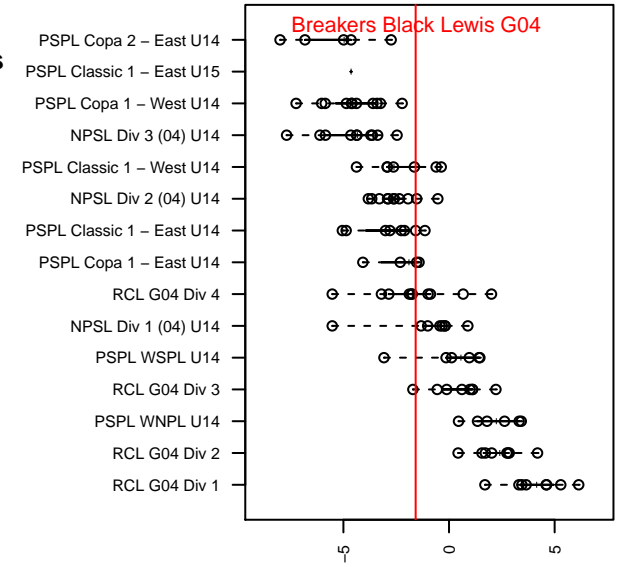

**attack and defense rating
relative to others at age
and all opponents in last 13 months**