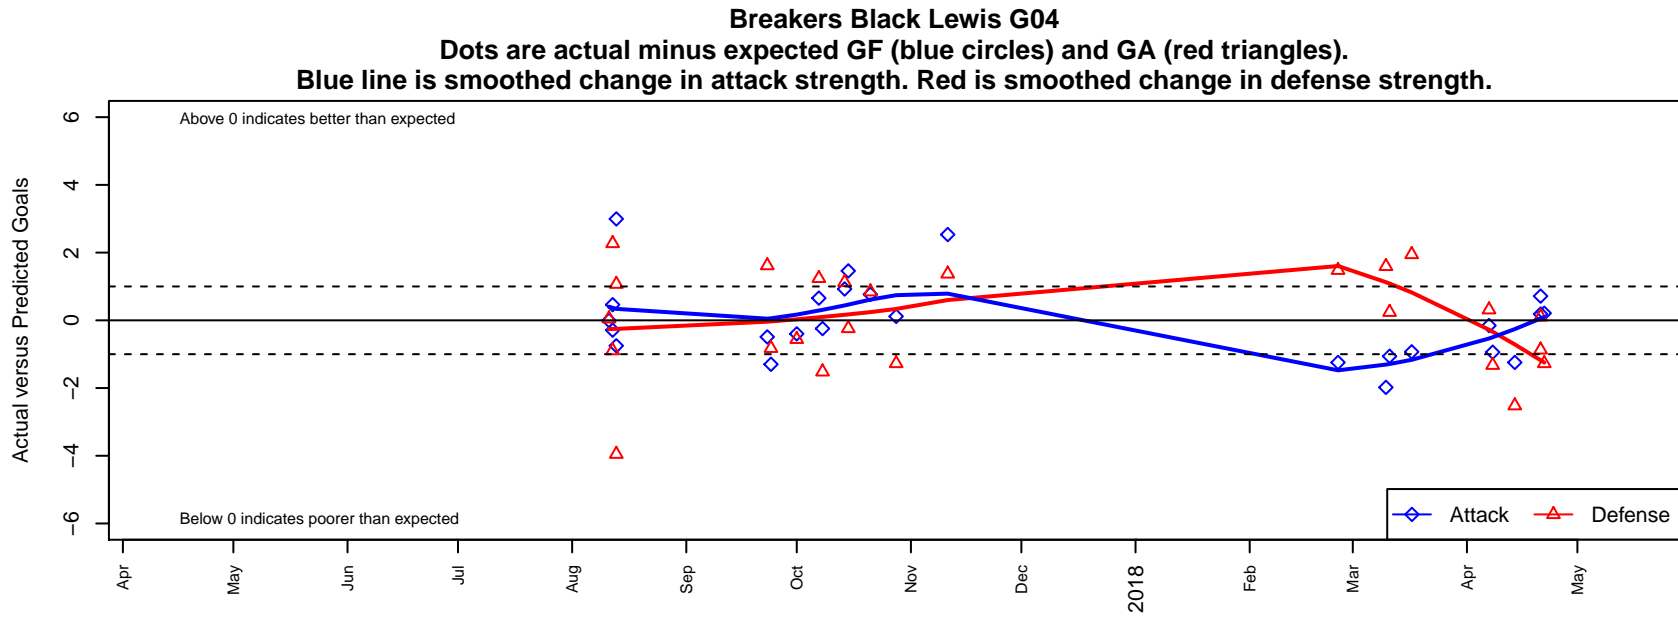

Breakers Black Lewis G04

Breakers SC
 Spokane, WA
 G04 total strength=1122
 attack=4.28 defense=2.18
 fall league = PSPL Classic 1 – East U14
 spr league = Spr PSPL – '04 Super 2 U14

alt names used:
 IEYSA G04 Breakers FC Lewis
 SPOKANE BREAKERS FC – 4 BLACK
 IEYSA G04 Breakers FC Lewis
 SPOKANE BREAKERS FC G04 BLACK
 SPOKANE BREAKERS FC G04 BREAKERS F

Venues played:
 2017 Les Schwab NW Cup U14
 2017 PSPL Classic 1 – East U14
 2017 Spr PSPL – '04 Super 2 U14
 2017 WA Cup U14 Gold U14

**attack and defense variance (black dot)
relative to other teams
and top 10 in region**